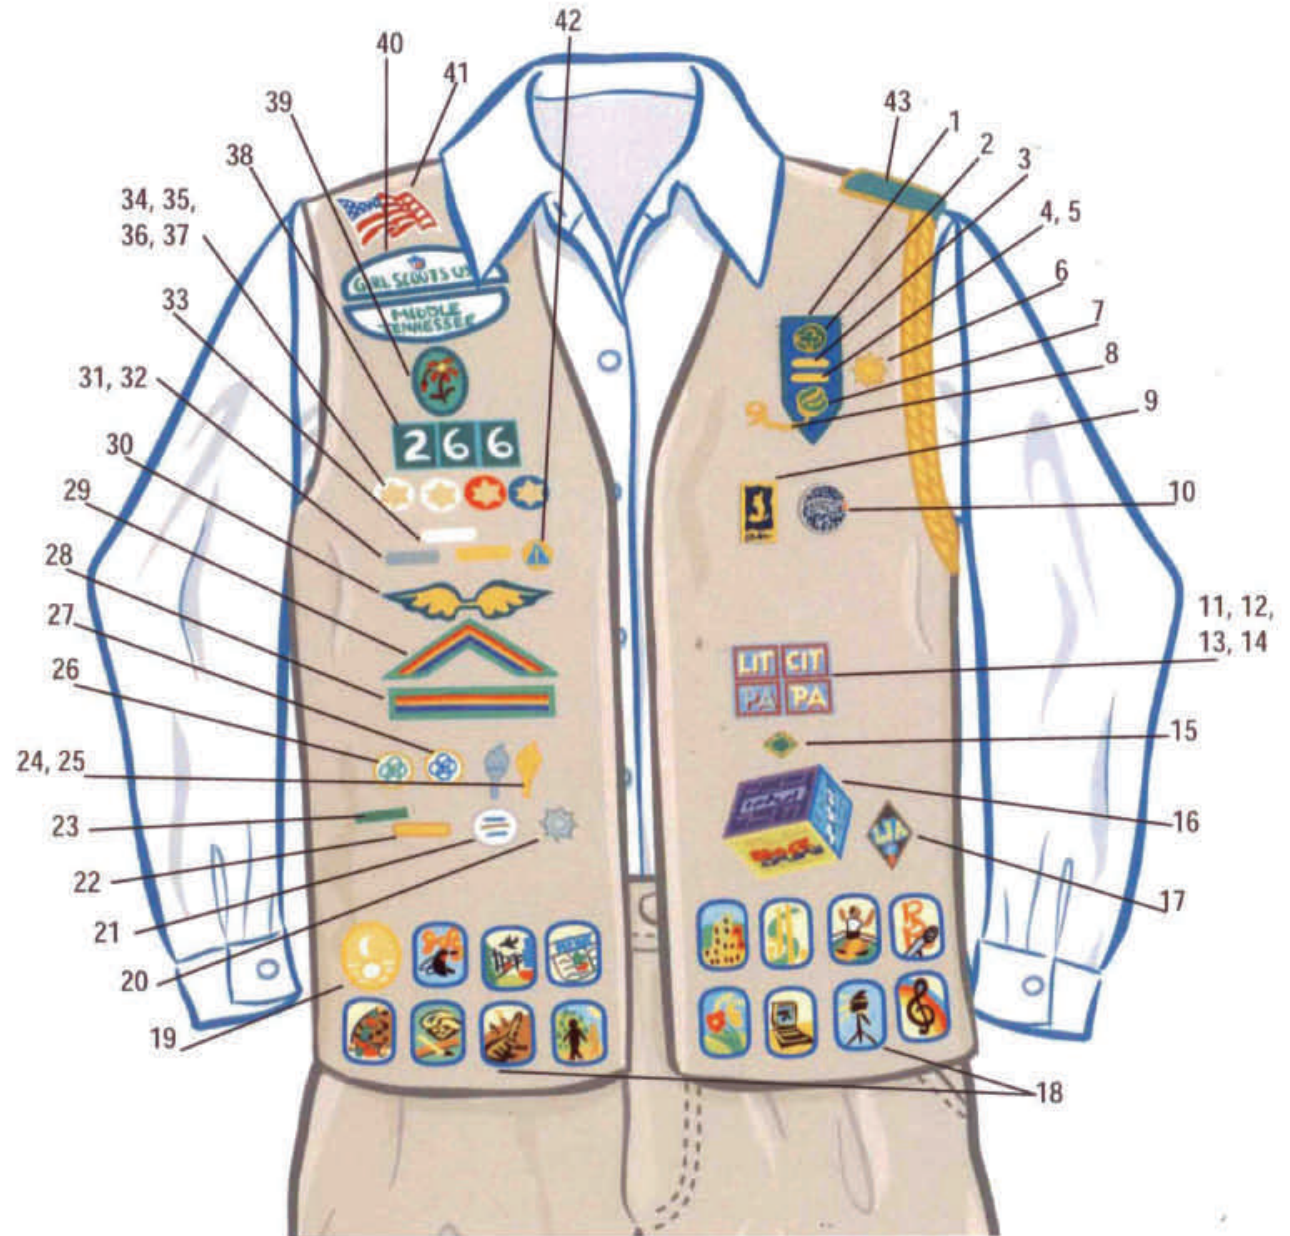

# Girl Scout Senior / Ambassador

1. Cadette/Senior/Ambassador Insignia Tab
2. World Trefoil Pin
3. Leader in Training Pin
4. Counselor In Training Pin
5. Counselor in Training II Pin
6. Girl Scout Gold Award
7. Girl Scout Pin (contemporary or traditional)
8. Membership Numeral Guard
9. Ambassador Journey Award Pin or Patch
10. Senior Journey Award Pin or Patch
11. Leader in Training Award
12. Counselor in Training Award
13. Senior Program Aide Award
14. Cadette Program Aide Award
15. Cookie Sale Activity Pin
16. Cadette Journey Award Patch Set
17. Cadette Leadership in Action Award (LIA) Patch
18. Interest Project Awards
19. From Dreams to Reality Award Patch
20. Girl Scout Silver Award
21. Career Exploration Pin
22. Senior Troop Assistant Pin
23. Community Service Bar
24. Cadette Leadership Pin
25. Senior Leadership Pin
26. Cadette Challenge Pin
27. Senior Challenge Pin
28. Bridge to Cadette Girl Scouts Award
29. Bridge to Senior Girl Scouts Award
30. Brownie Wings
31. Cadette Program Aide Pin
32. Senior Program Aide Pin
33. Personalized ID Pin
34. Membership Star
35. Disc for Membership Star - White
36. Disc for Membership Star - Red
37. Disc for Membership Star - Blue
38. Iron-On Troop Numerals
39. Troop Crest
40. Girl Scout Council Identification Set
41. Wavy American Flag Patch
42. Safety Award Pin
43. Patrol Leader's Cord

Girl Scout Cadettes, Seniors and Ambassadors can wear a vest or sash